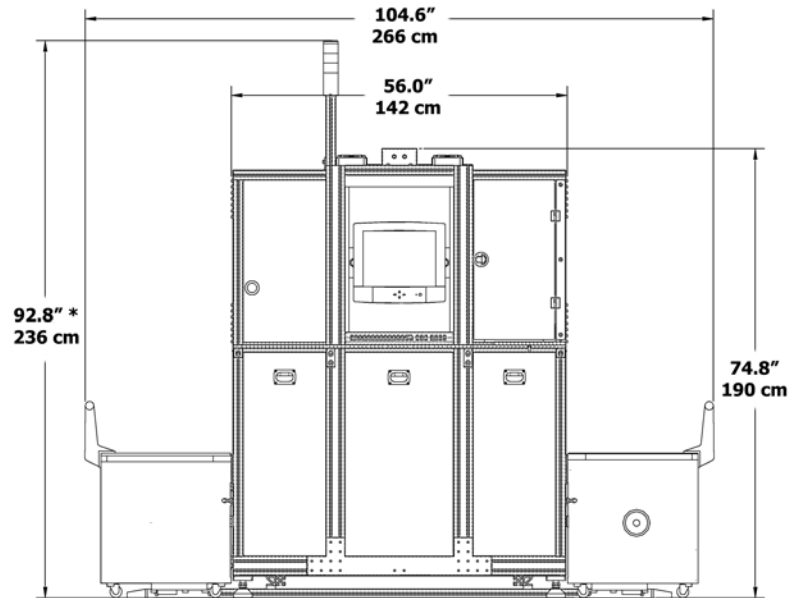

Europa Series

high speed digital printer

Europa	Specifications
Exposure Systems	3840 x 2400 (9.2 megapixels) LED/LCD direct to paper (no position shifting) exposure, 2,379 LEDs in a water cooled array
Speed	Europa 5: 5,000 images/hr Europa 10: 10,000 images/hr Europa 15: 15,000 images/hr (up to 5" x 7", excluding paper change)
Print Resolution	450 ppi in 3.5" - 5" wide prints
Color Depth	2x the dynamic range of photo paper
Paper Width	5" maximum
Paper Advance Length	8.5" or 215.9mm maximum
Print Channel Modes	Index print, Standard print sizes, Postcards, Wallets, Panoramics, Borders, Custom Designs
Network Interface	Gigabit Ethernet
Order Control	Hot Folder input, PdfDF, XML, product codes, backprint barcode, IPSEC binary codes via punch marks for order control
Operator Interface	Ergonomically designed touchscreen monitor & keyboard, adjustable to operator, Windows XP environment
Image Format (Input)	JPG, BMP, TIFF
Paper Magazine	Supply magazine: 1,890' max using standard Gretag or Agfa magazines Take-up magazine 1,890' max using standard Gretag or Agfa magazines
Operational Weight	705 lbs. or 320 kg
Dimensions	266cm l. x 110cm w. x 236cm h. 104.6" l. x 43.4" w. x 92.8" h.
Power Requirements	230 ± 10% 50/60 Hz, 1.5kVA peak
Rated Power Capacity	800 VA average (half of industry norms)
Thermal Transfer Backprint	2 lines at 34 characters per line, 68 characters total
Compressed Air	Not needed
Environmental	63° to 76°F room temperature (+17° to 25°C)
Color Management	ICC profiling system built into printer

Space required for installation: Top view

Front view

* Warning light tower has multiple mounting options.

Express Imaging Systems, LLC
624 Rainier Ave South
Seattle, WA 98144
phone: 206-720-1798 x 115
sales@express-imaging.com