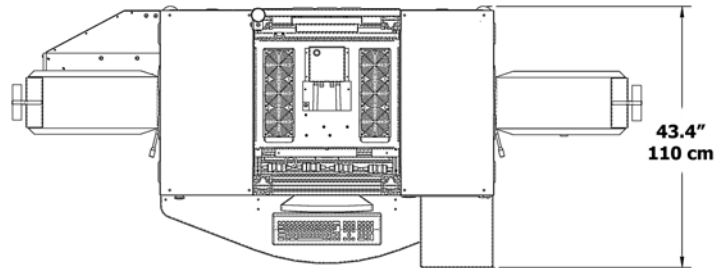

Europa Series

high speed digital printer

Europa	Specifications
Exposure Systems	3840 x 2400 (9.2 megapixels) LED/LCD direct to paper (no position shifting) exposure, 2,379 LEDs in a water cooled array
Speed	Europa 5: 5,000 images/hr Europa 10: 10,000 images/hr Europa 15: 15,000 images/hr (up to 5" x 7", excluding paper change)
Print Resolution	450 ppi in 3.5" - 5" wide prints
Color Depth	2x the dynamic range of photo paper
Paper Width	5" maximum
Paper Advance Length	8.5" or 215.9mm maximum
Print Channel Modes	Index print, Standard print sizes, Postcards, Wallets, Panoramics, Borders, Custom Designs
Network Interface	Gigabit Ethernet
Order Control	Hot Folder input, PdfDF, XML, product codes, backprint barcode, IPSEC binary codes via punch marks for order control
Operator Interface	Ergonomically designed touchscreen monitor & keyboard, adjustable to operator, Windows XP environment
Image Format (Input)	JPG, BMP, TIFF
Paper Magazine	Supply magazine: 1,890' max using standard Gretag or Agfa magazines Take-up magazine 1,890' max using standard Gretag or Agfa magazines
Operational Weight	705 lbs. or 320 kg
Dimensions	266cm l. x 110cm w. x 236cm h. 104.6" l. x 43.4" w. x 92.8" h.
Power Requirements	230 ± 10% 50/60 Hz, 1.5kVA peak
Rated Power Capacity	800 VA average (half of industry norms)
Thermal Transfer Backprint	2 lines at 34 characters per line, 68 characters total
Compressed Air	Not needed
Environmental	63° to 76°F room temperature (+17° to 25°C)
Color Management	ICC profiling system built into printer

Space required for installation: Top view

Front view

* Warning light tower has multiple mounting options.

Express Imaging Systems, LLC
624 Rainier Ave South
Seattle, WA 98144
phone: 206-720-1798 x 115
sales@express-imaging.com